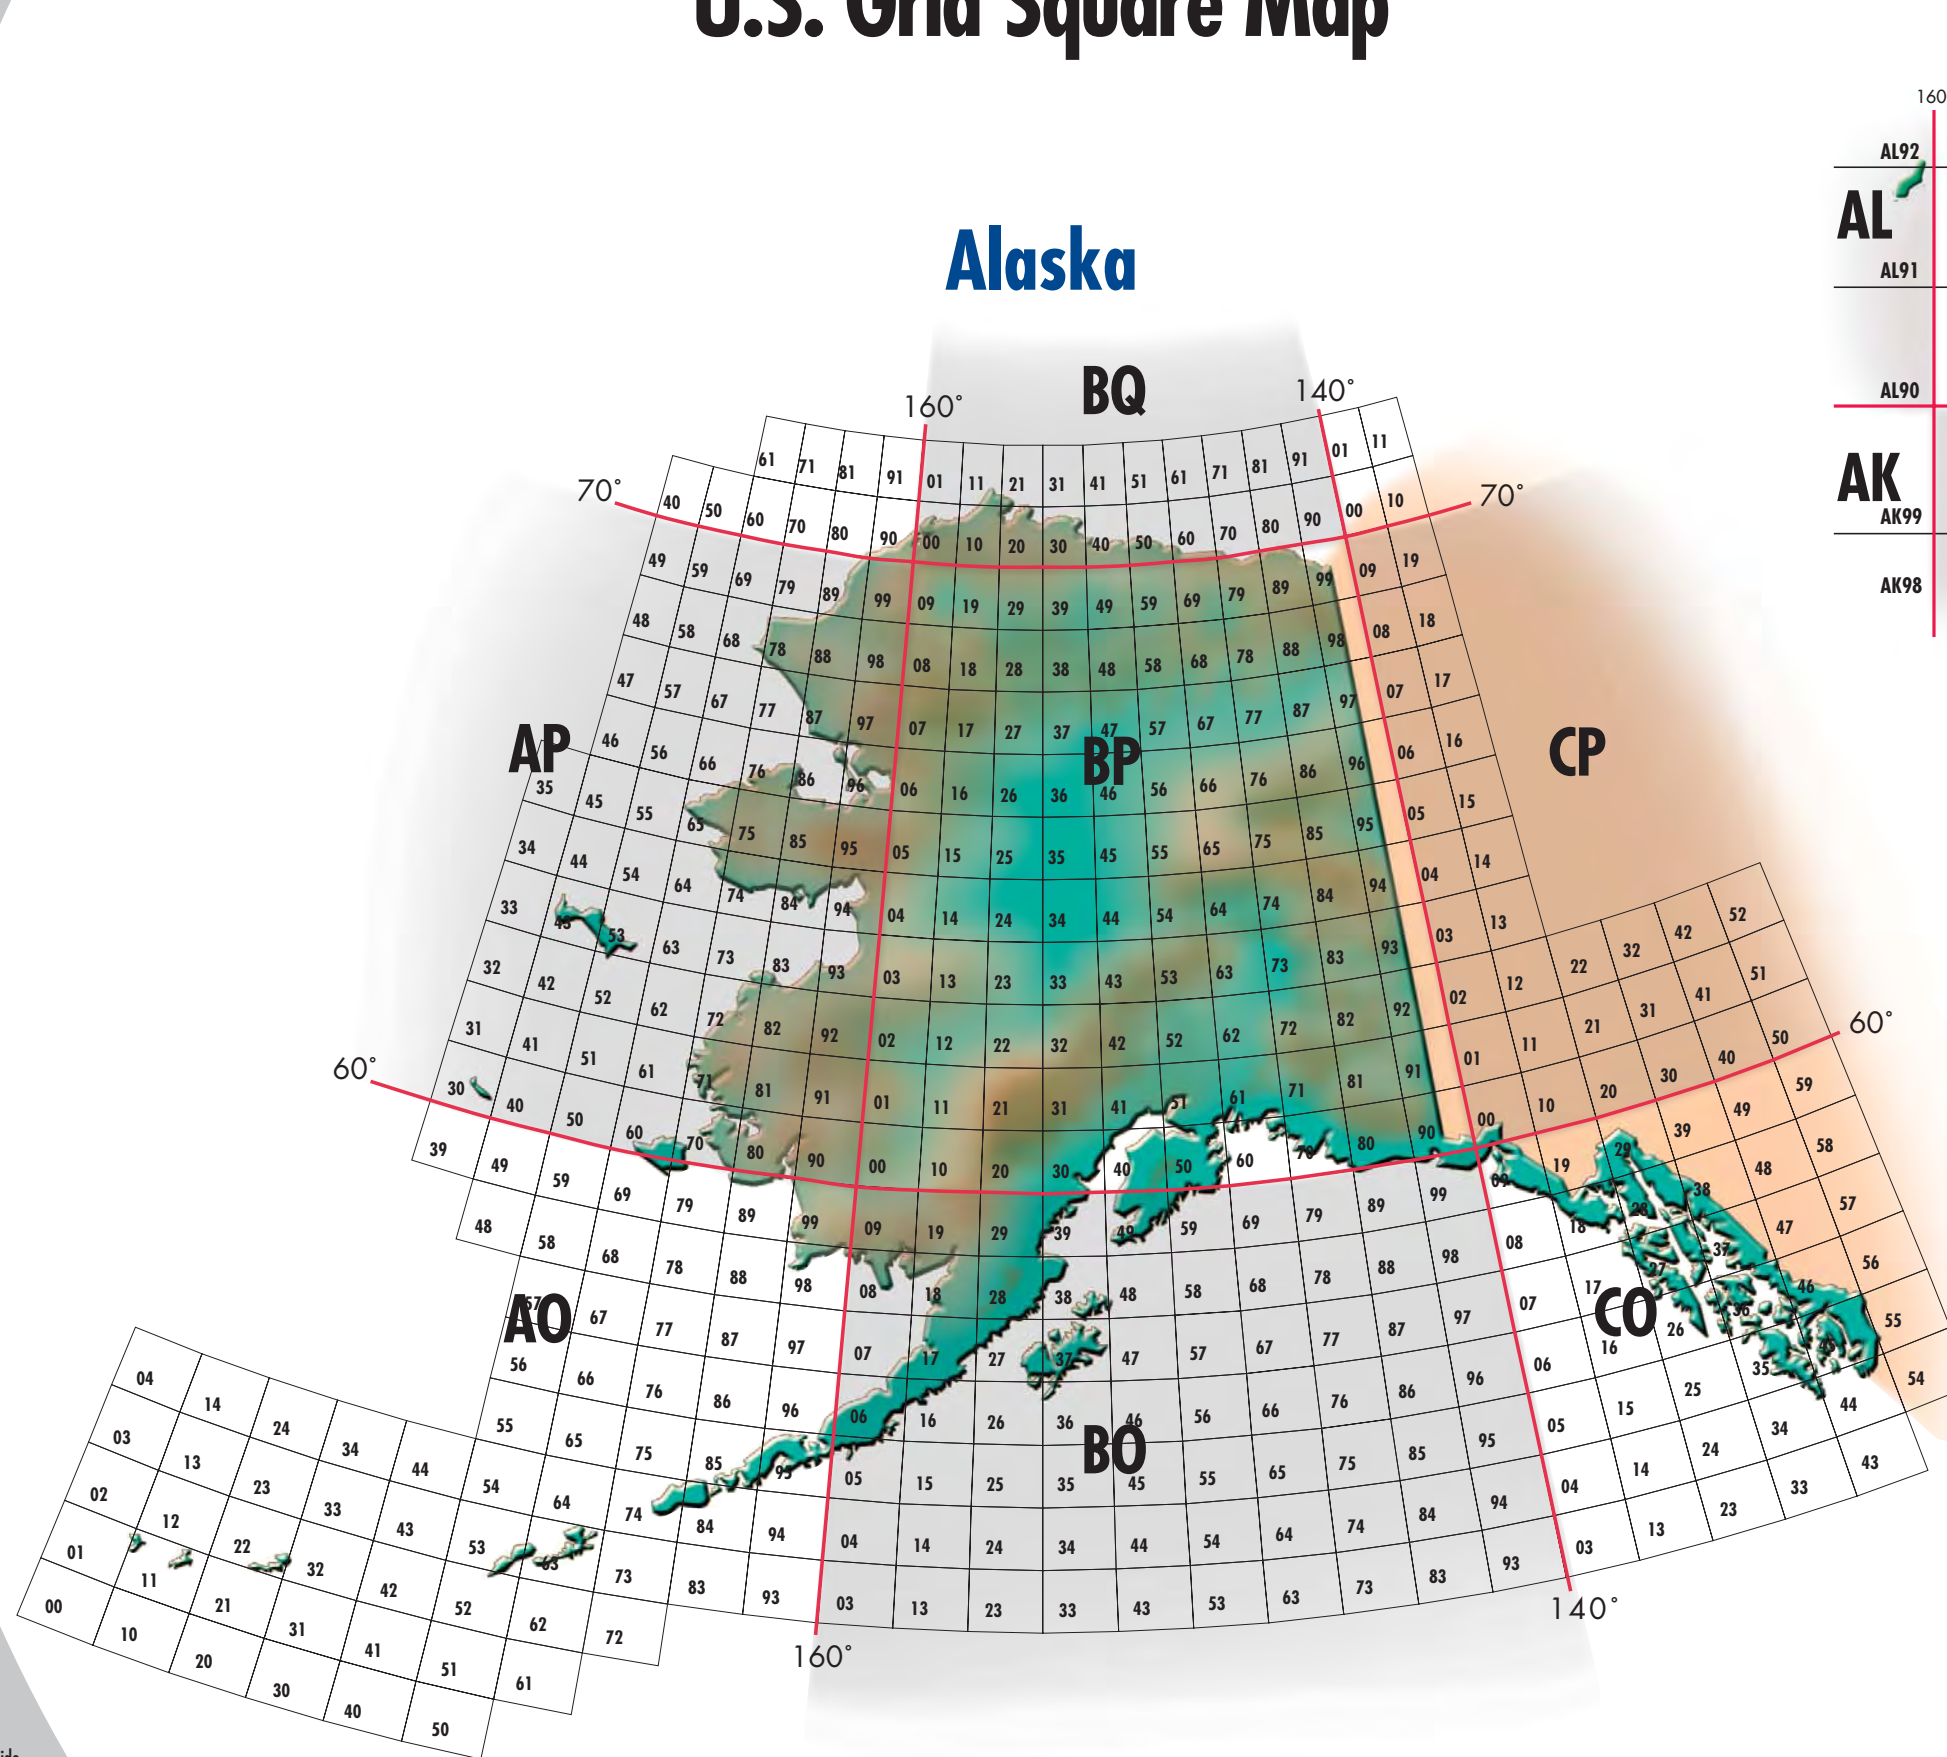

Early April, Spring Sprint—222 MHz

Early April, Spring Sprint—432 MHz

Early May, Spring Sprint—50 MHz

Mid May, Full Weekend
CQ National Fox Hunting Weekend

Early June, Full Weekend
ARRL VHF QSO Party

Mid June, Full Weekend,
SMIRK 6 meter QSO Party

Mid/Late June, Full Weekend
ARRL Field Day

Mid July,
CQ World Wide VHF Contest

Mid July, Full Weekend
IARU HF World Championships

Early August, Full Weekend
ARRL UHF Contest

Mid September, Full Weekend
ARRL September VHF QSO Party

Courtesy: **CQ Magazine & ARRL**

ICOM Grid Square Tips:

1. Say your grid square location when operating on VHF & UHF bands.
2. Many portable GPS receivers can read out Maidenhead* grid squares automatically.
3. Say your grid square letters phonetically.
  Example: for grid 13 in region DM say "delta, mike, one, three" on air.
4. Give your general location along with your grid square.
5. Have fun on VHF & UHF!

*An instrument of the Maidenhead Locator System (named after the town outside London where it was first conceived by a meeting of European VHF managers in 1980), a grid square measures 1° latitude by 2° longitude and measures approximately 70 x 100 miles in the continental US. A grid square is indicated by two letters (the field) and two numbers (the square)."

From ARRL source: <http://www.arrl.org/locate/gridinfo.html>

©2002, ICOM America, Inc. The ICOM logo is a registered trademark of ICOM, Inc. AM-5024 10/02

U.S. Grid Square Map