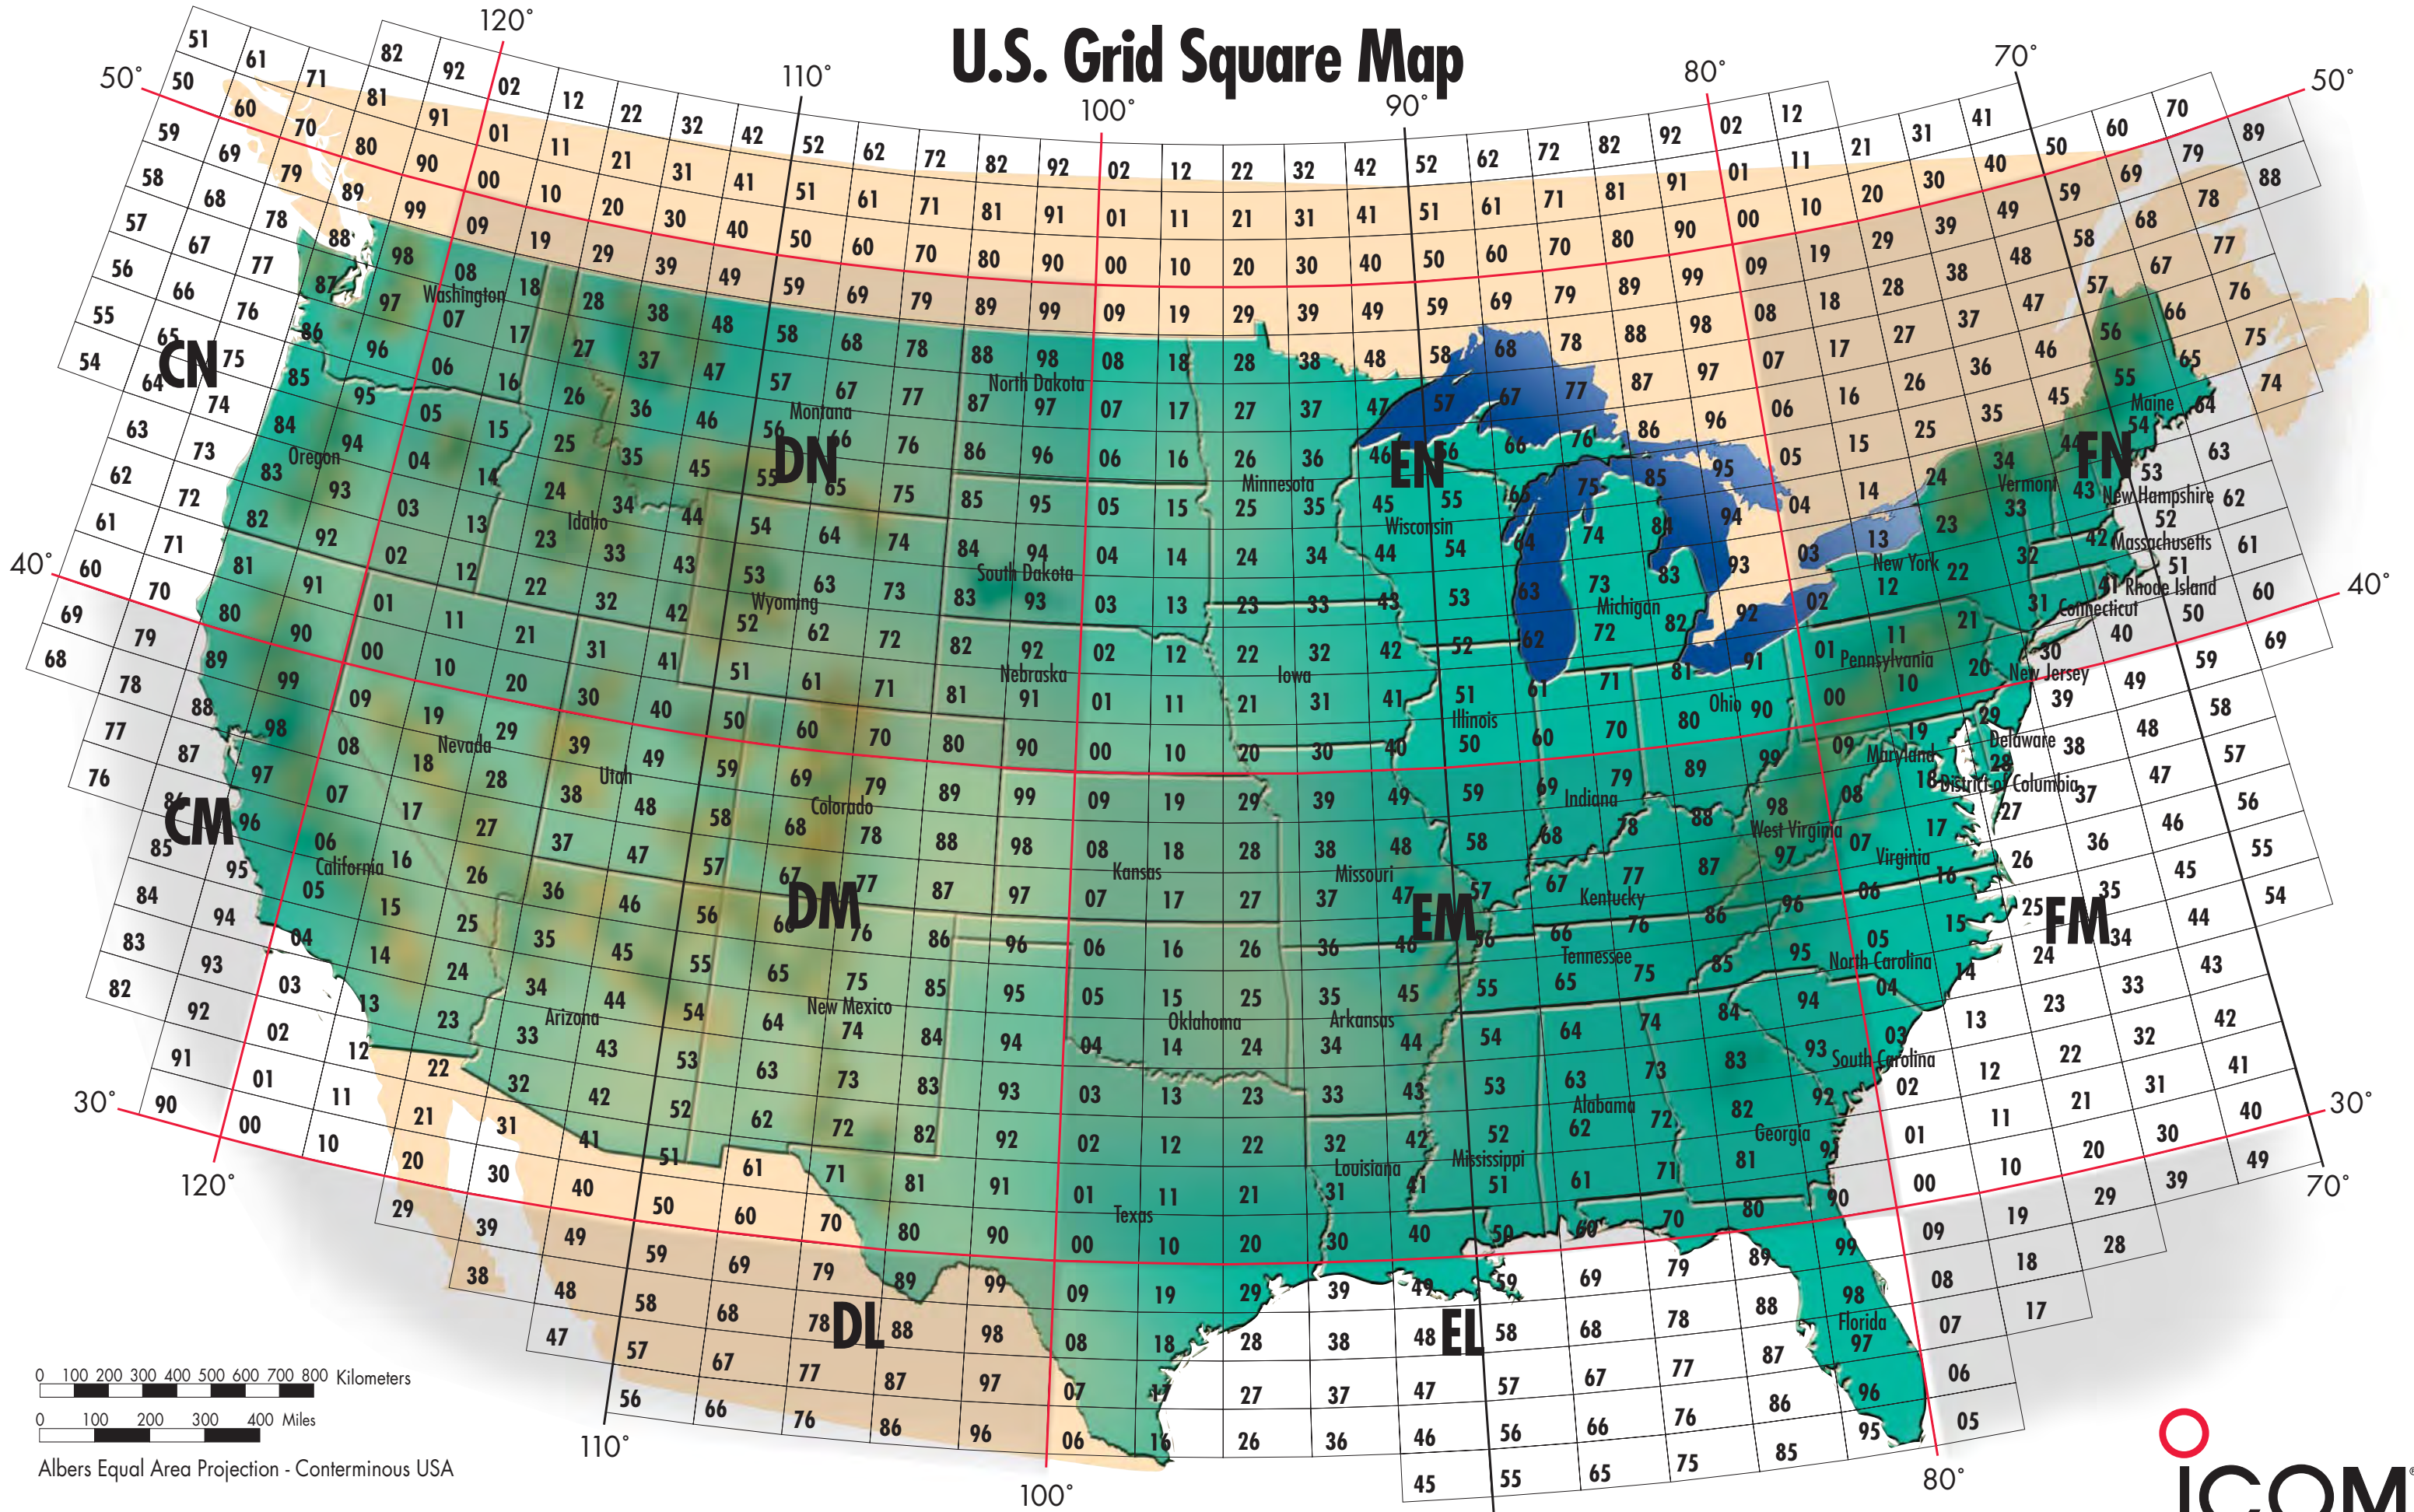

U.S. Grid Square Map

0 100 200 300 400 500 600 700 800 Kilometers
 0 100 200 300 400 Miles

Albers Equal Area Projection - Conterminous USA

ICOM America, Inc. • 2380 - 116th Ave. NE, Bellevue, WA 98004 • Customer Service: 425-454-7619

*An instrument of the Maidenhead Locator System (named after the town outside London where it was first conceived by a meeting of European VHF managers in 1980), a grid square measures 1° latitude by 2° longitude and measures approximately 70 x 100 miles in the continental US. A grid square is indicated by two letters (the field) and two numbers (the square)."

0 100 200 300 400 Miles

Albers Equal Area Projection - Alaska

ICOM America, Inc. • 2380 - 116th Ave. NE, Bellevue, WA 98004 • Customer Service: 425-454-7619

**All maps except Hawaii use an Albers Equal Area Projection. The map of Hawaii is based on the grid square map information from ARRL.