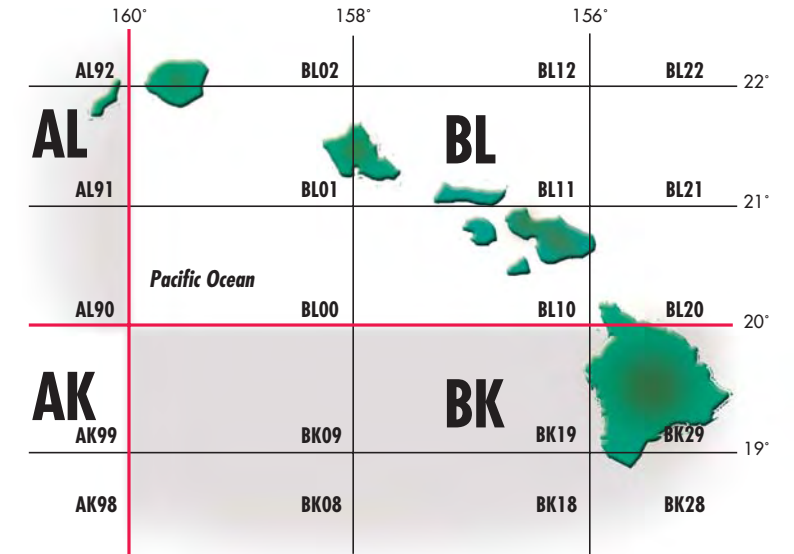

Hawaii**

0 10 20 30 40 50 60 70 80 Kilometers

0 100 200 300 400 Miles

Albers Equal Area Projection - Alaska

ICOM America, Inc. • 2380 - 116th Ave. NE, Bellevue, WA 98004 • Customer Service: 425-454-7619

**All maps except Hawaii use an Albers Equal Area Projection. The map of Hawaii is based on the grid square map information from ARRL.

ICOM
www.icomamerica.com